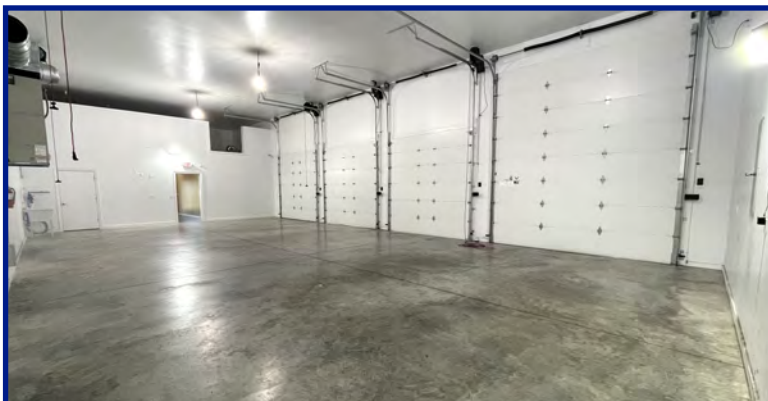

615-896-0000

www.swansondevelopments.com

The information herein has been obtained from sources believed to be reliable. There is no guarantee, warranty or representation that the information herein is accurate. Any projections, opinions, assumptions, or estimates used are for example only and do not represent the current or future performance or value of the property. Property location imagery provided by Google Maps.