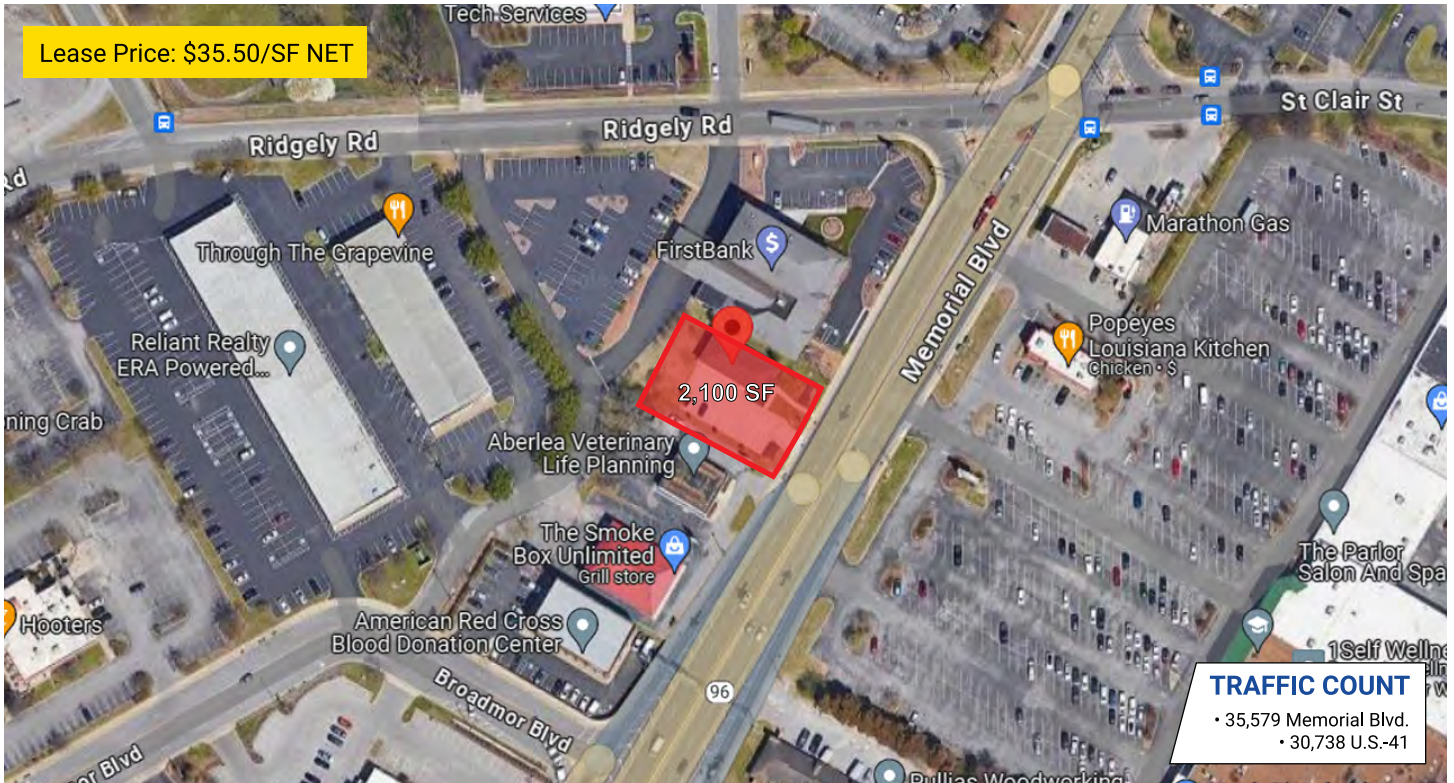

543 Memorial Blvd.

MURFREESBORO, TENNESSEE 37129

developments | real estate | construction
615-896-0000

Building SF:	2,100	Eave Height:	12'
# of Units:	1	Electricity:	200amps
Units SF:	2,100	Zoning:	Commercial Hwy

PROPERTY HIGHLIGHTS

- Built in 2019
- Easy Access to I-24, U.S.-231 and Medical Center Pkwy.
- Approx. 30 minutes to Nashville Airport

DEMOGRAPHIC SNAPSHOT

RUTHERFORD COUNTY

2023 Population Estimate	365,150
2023 Median HH Income	\$78,291
2023 Number of Households	139,340