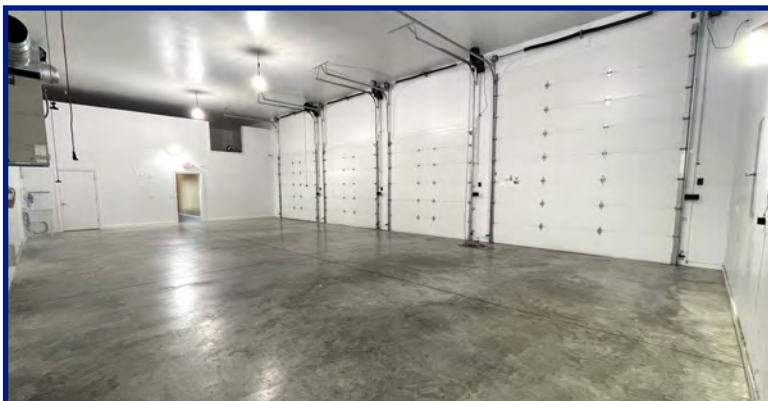

615-896-0000

www.swansondevelopments.com

The information herein has been obtained from sources believed to be reliable. There is no guarantee, warranty or representation that the information herein is accurate. Any projections, opinions, assumptions, or estimates used are for example only and do not represent the current or future performance or value of the property. Property location imagery provided by Google Maps.