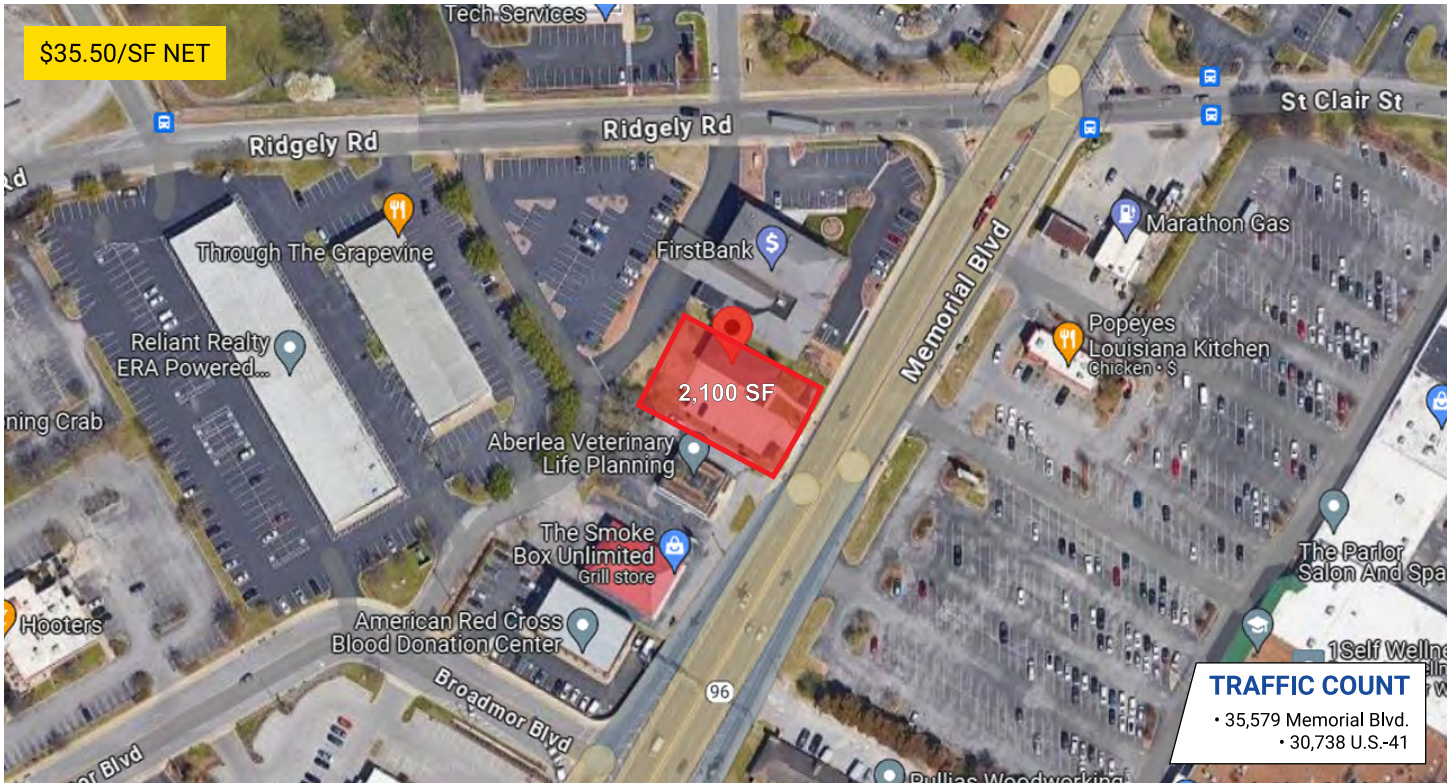

543 Memorial Blvd.

MURFREESBORO, TENNESSEE 37129

developments | real estate | construction
615-896-0000

Building SF:	2,100	Eave Height:	-
# of Units:	1	Electricity:	200amps
Units SF:	2,100	Zoning:	Heavy Industrial

PROPERTY HIGHLIGHTS

- Built in 2019
- Easy Access to I-24, U.S.-231 and Medical Center Pkwy.
- Approx. 30 minutes to Nashville Airport

DEMOGRAPHIC SNAPSHOT

RUTHERFORD COUNTY

2023 Population Estimate	365,150
2023 Median HH Income	\$78,291
2023 Number of Households	139,340