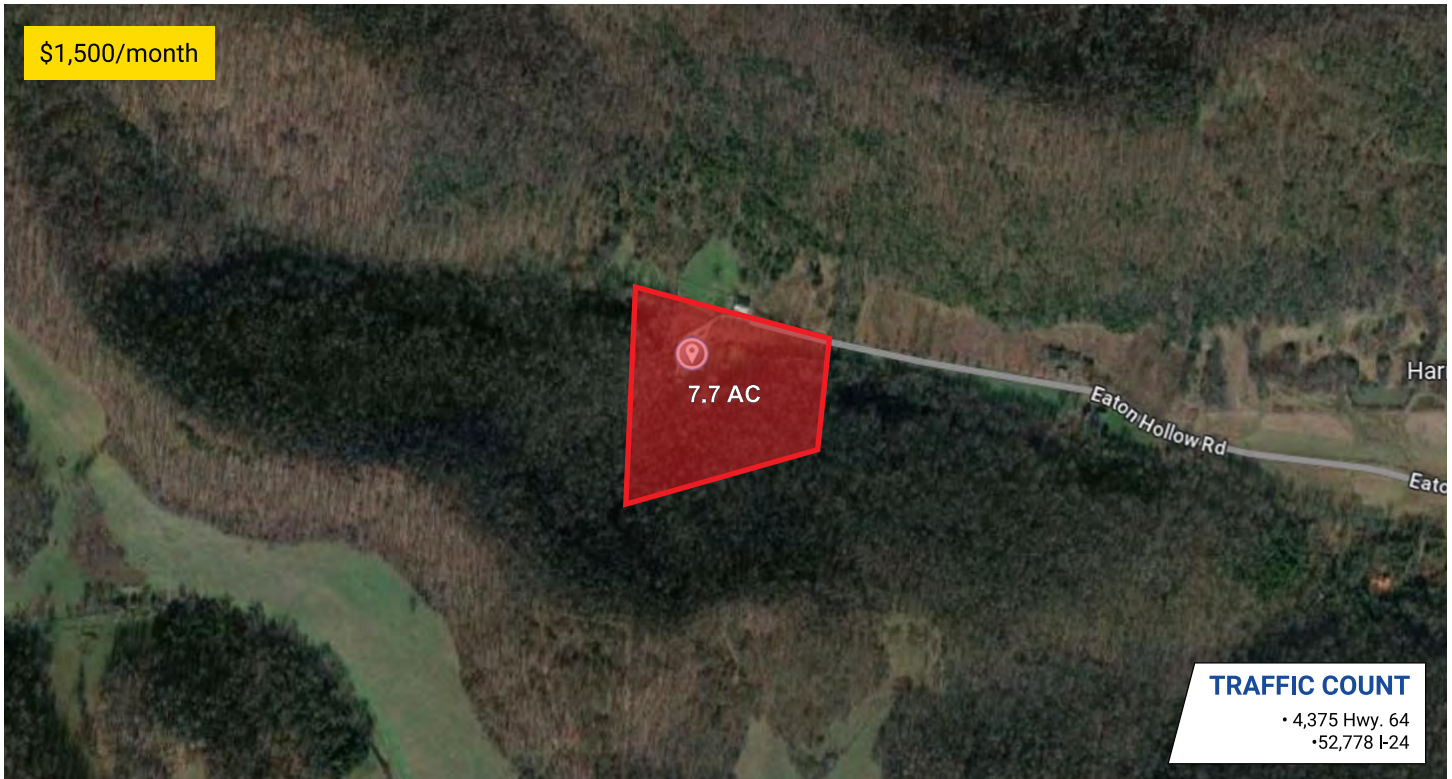

8100 Eaton Hollow Rd.

CHRISTIANA, TENNESSEE 37037

House SF:	1,100
Bedrooms:	3
Bathrooms:	2
Acres:	7.7 +/-
Garage:	3 Car
Zoning:	Agricultural

PROPERTY HIGHLIGHTS

- Log Cabin, Barn, shed and smoke house for lease
- Acreage can be negotiated
- Easy Access to I-24, U.S.-41 and Hwy 64
- Approx. 1 hour to Nashville Airport

DEMOGRAPHIC SNAPSHOT

RUTHERFORD COUNTY

2023 Population Estimate	365,150
2023 Median HH Income	\$78,291
2023 Number of Households	139,340

615-896-0000

www.swansondevelopments.com