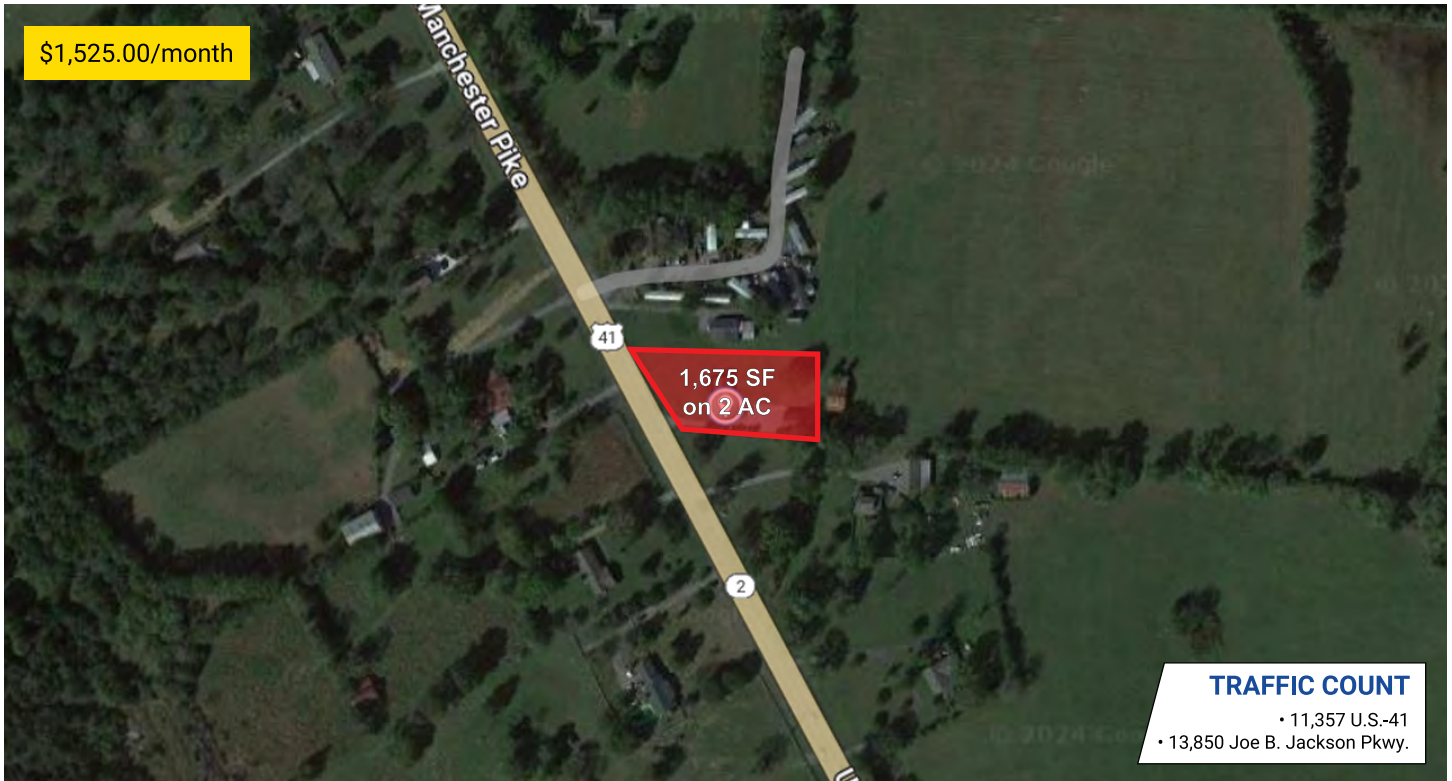

3895 Manchester Pk.

MURFREESBORO, TENNESSEE 37127

developments | real estate | construction
615-896-0000

House SF:	1,675
Bedrooms:	3
Bathrooms:	1.5
Acres:	2 +/-
Garage:	Yes
Zoning:	Residential

PROPERTY HIGHLIGHTS

- Part of the future Buchanan Business Park
- Easy Access to I-24 and U.S.-41
- Approx. 45 minutes to Nashville Airport
- Close to Amazon Fulfillment Center

DEMOGRAPHIC SNAPSHOT

RUTHERFORD COUNTY

2023 Population Estimate	365,150
2023 Median HH Income	\$78,291
2023 Number of Households	139,340