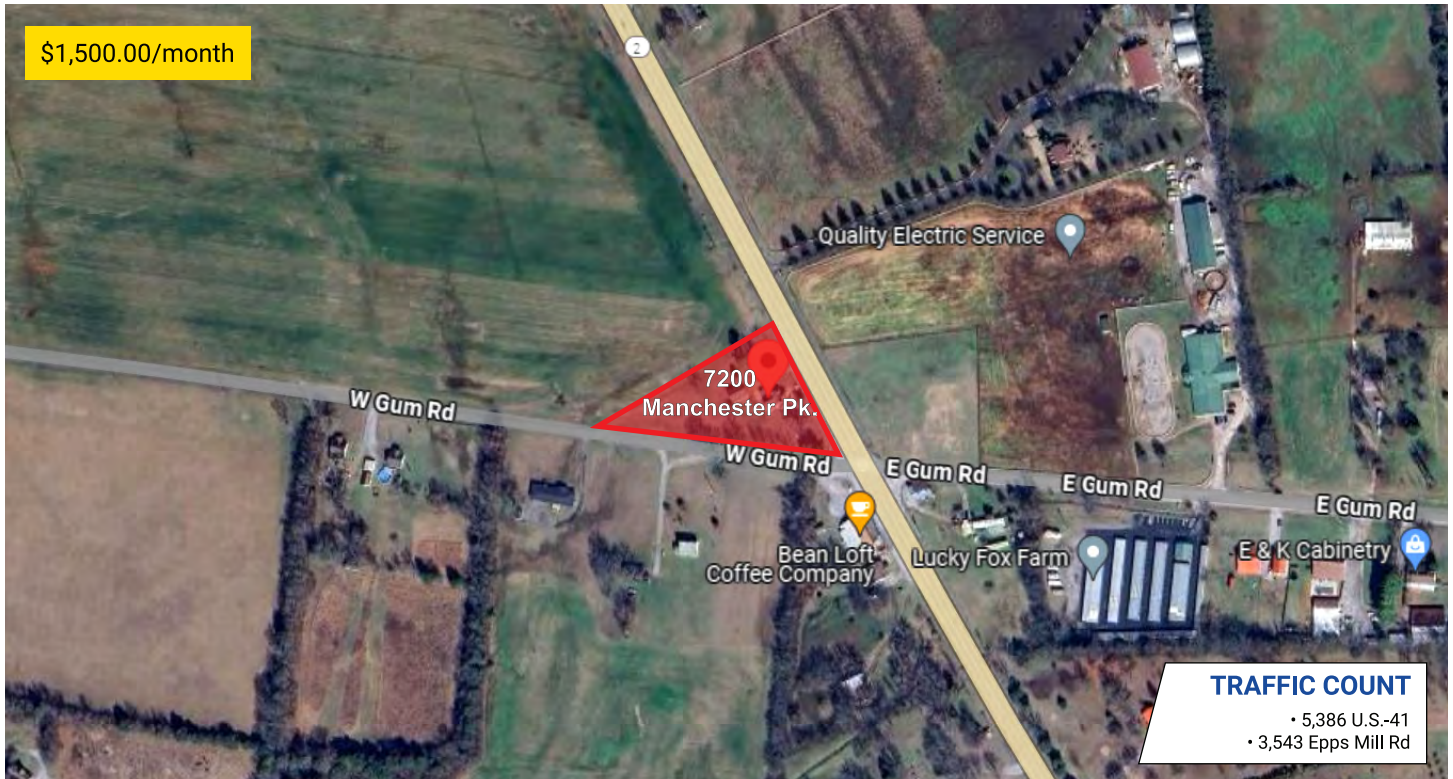

# 7200 Manchester Pk.

MURFREESBORO, TENNESSEE 37127

developments | real estate | construction  
615-896-0000

House SF:	1,692
Bedrooms:	4
Bathrooms:	2
Acres:	1.1 +/-
Garage:	Yes
Zoning:	Residential

## PROPERTY HIGHLIGHTS

- Located on a corner lot
- Easy Access to I-24 and U.S.-41
- Approx. 45 minutes to Nashville Airport